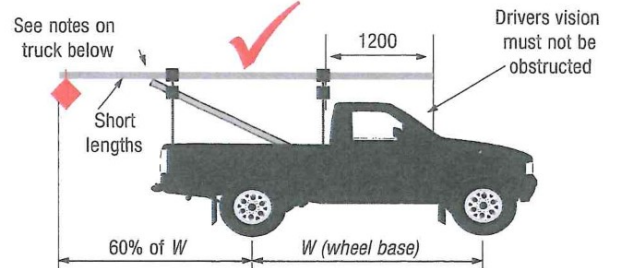

LOADING REQUIREMENTS

OVERHANG LIMITS

THE DRIVER'S VISION MUST NOT BE OBSTRUCTED

Utes with tapered loads are **NOT ACCEPTABLE**

A 450MM SQUARE BRIGHT RED FLAG

IS REQUIRED ON ANY OVERHANG THAT CANNOT BE EASILY SEEN (MANDATORY BEYOND 1200mm)