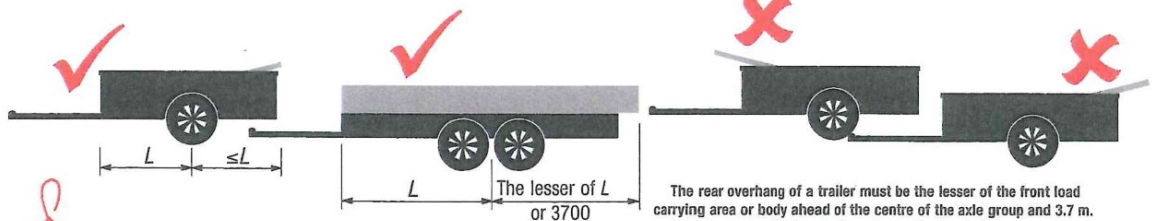

LOADING REQUIREMENTS

OVERHANG LIMITS

THE DRIVER'S VISION MUST NOT BE OBSTRUCTED

Utes with tapered loads are **NOT ACCEPTABLE**

A 450MM SQUARE BRIGHT RED FLAG

IS REQUIRED ON ANY OVERHANG THAT CANNOT BE EASILY SEEN (MANDATORY BEYOND 1200mm)