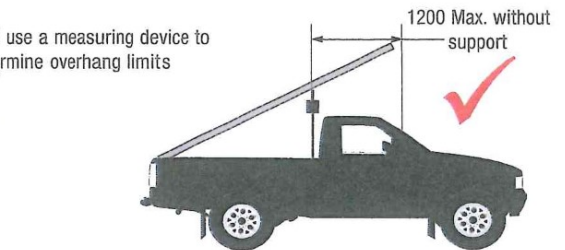

LOADING REQUIREMENTS

OVERHANG LIMITS

THE DRIVER'S VISION MUST NOT BE OBSTRUCTED

Utes with tapered loads are **NOT ACCEPTABLE**

A 450MM SQUARE BRIGHT RED FLAG

IS REQUIRED ON ANY OVERHANG THAT CANNOT BE EASILY SEEN (MANDATORY BEYOND 1200mm)