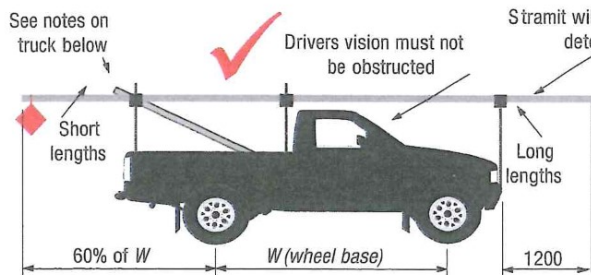

LOADING REQUIREMENTS

OVERHANG LIMITS

THE DRIVER'S VISION MUST NOT BE OBSTRUCTED

Utes with tapered loads are **NOT ACCEPTABLE**

A 450MM SQUARE BRIGHT RED FLAG

IS REQUIRED ON ANY OVERHANG THAT CANNOT BE EASILY SEEN (MANDATORY BEYOND 1200mm)