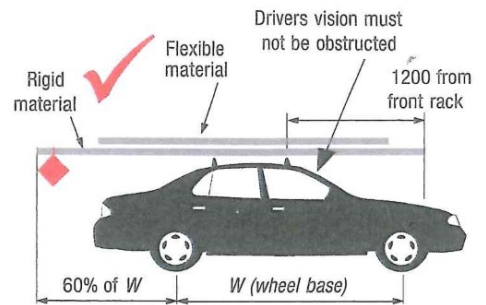

LOADING REQUIREMENTS

OVERHANG LIMITS

THE DRIVER'S VISION MUST NOT BE OBSTRUCTED

Utes with tapered loads are **NOT ACCEPTABLE**

A 450MM SQUARE BRIGHT RED FLAG

IS REQUIRED ON ANY OVERHANG THAT CANNOT BE EASILY SEEN (MANDATORY BEYOND 1200mm)