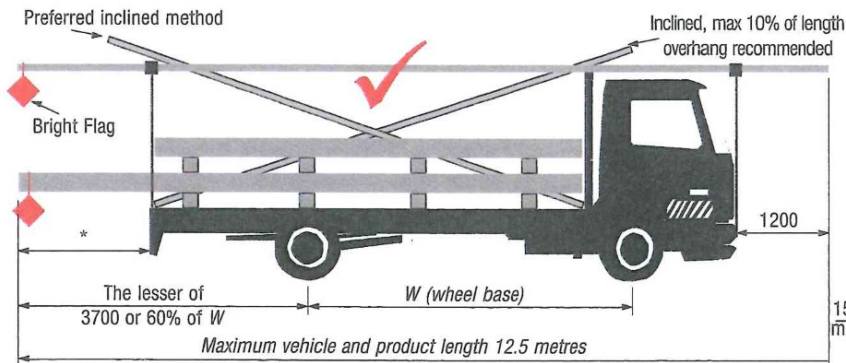

LOADING REQUIREMENTS

OVERHANG LIMITS

THE DRIVER'S VISION MUST NOT BE OBSTRUCTED

Utes with tapered loads are **NOT ACCEPTABLE**

A 450MM SQUARE BRIGHT RED FLAG

IS REQUIRED ON ANY OVERHANG THAT CANNOT BE EASILY SEEN (MANDATORY BEYOND 1200mm)