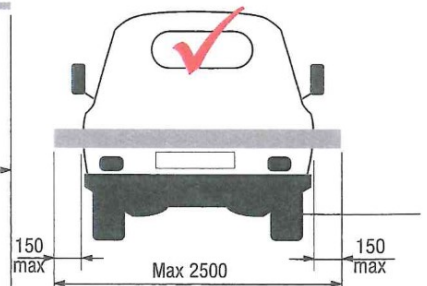

LOADING REQUIREMENTS

OVERHANG LIMITS

THE DRIVER'S VISION MUST NOT BE OBSTRUCTED

Utes with tapered loads are **NOT ACCEPTABLE**

A 450MM SQUARE BRIGHT RED FLAG

IS REQUIRED ON ANY OVERHANG THAT CANNOT BE EASILY SEEN (MANDATORY BEYOND 1200mm)